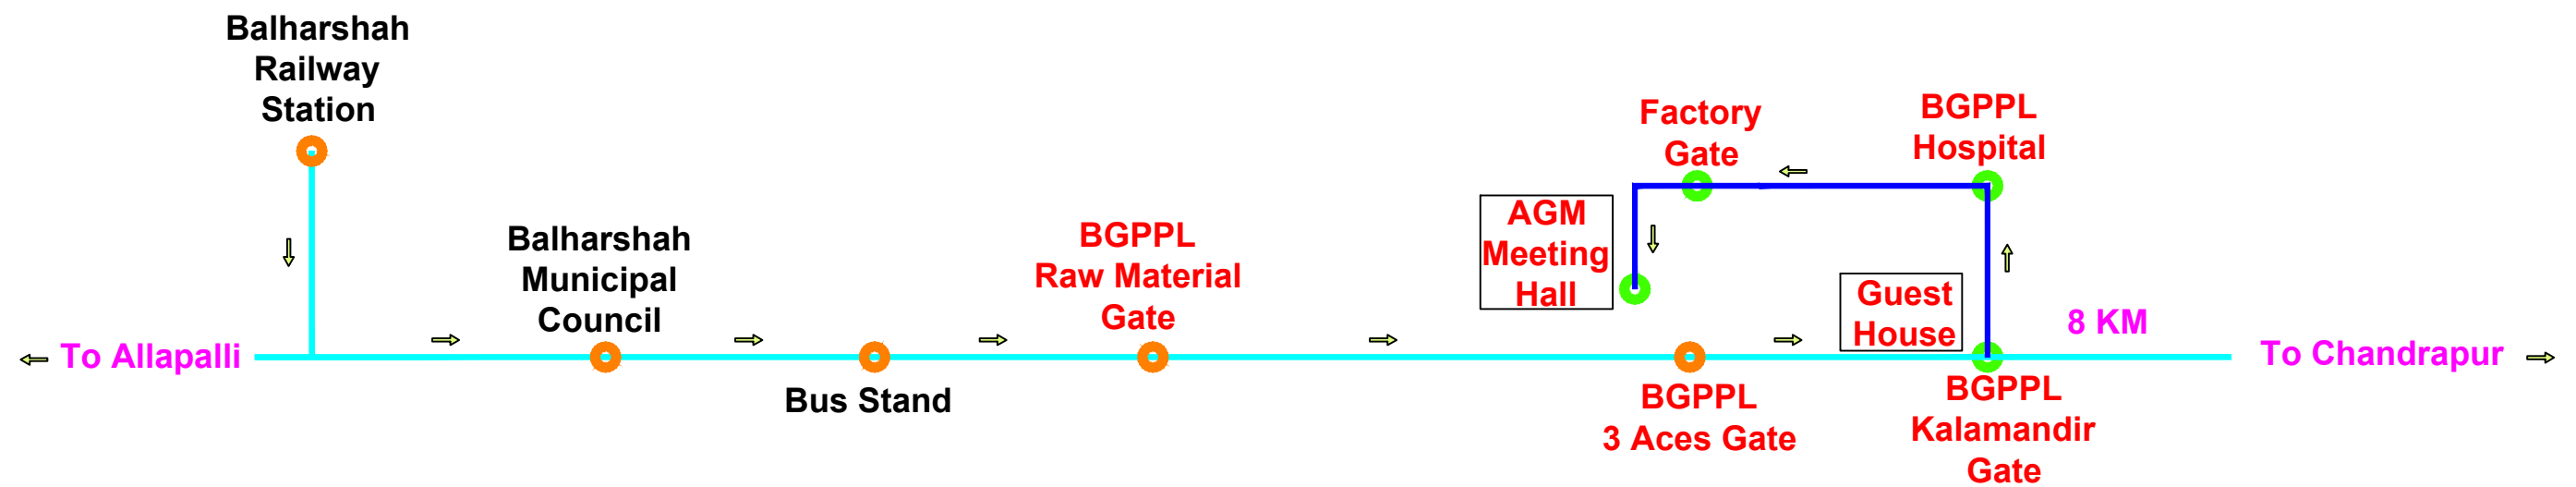

ROUTE MAP FOR VENUE OF ANNUAL GENERAL MEETING OF BALLARPUR INDUSTRIES LIMITED

NAGPUR AIRPORT TO MEETING HALL

BALHARSHAH RAILWAY STATION TO MEETING HALL